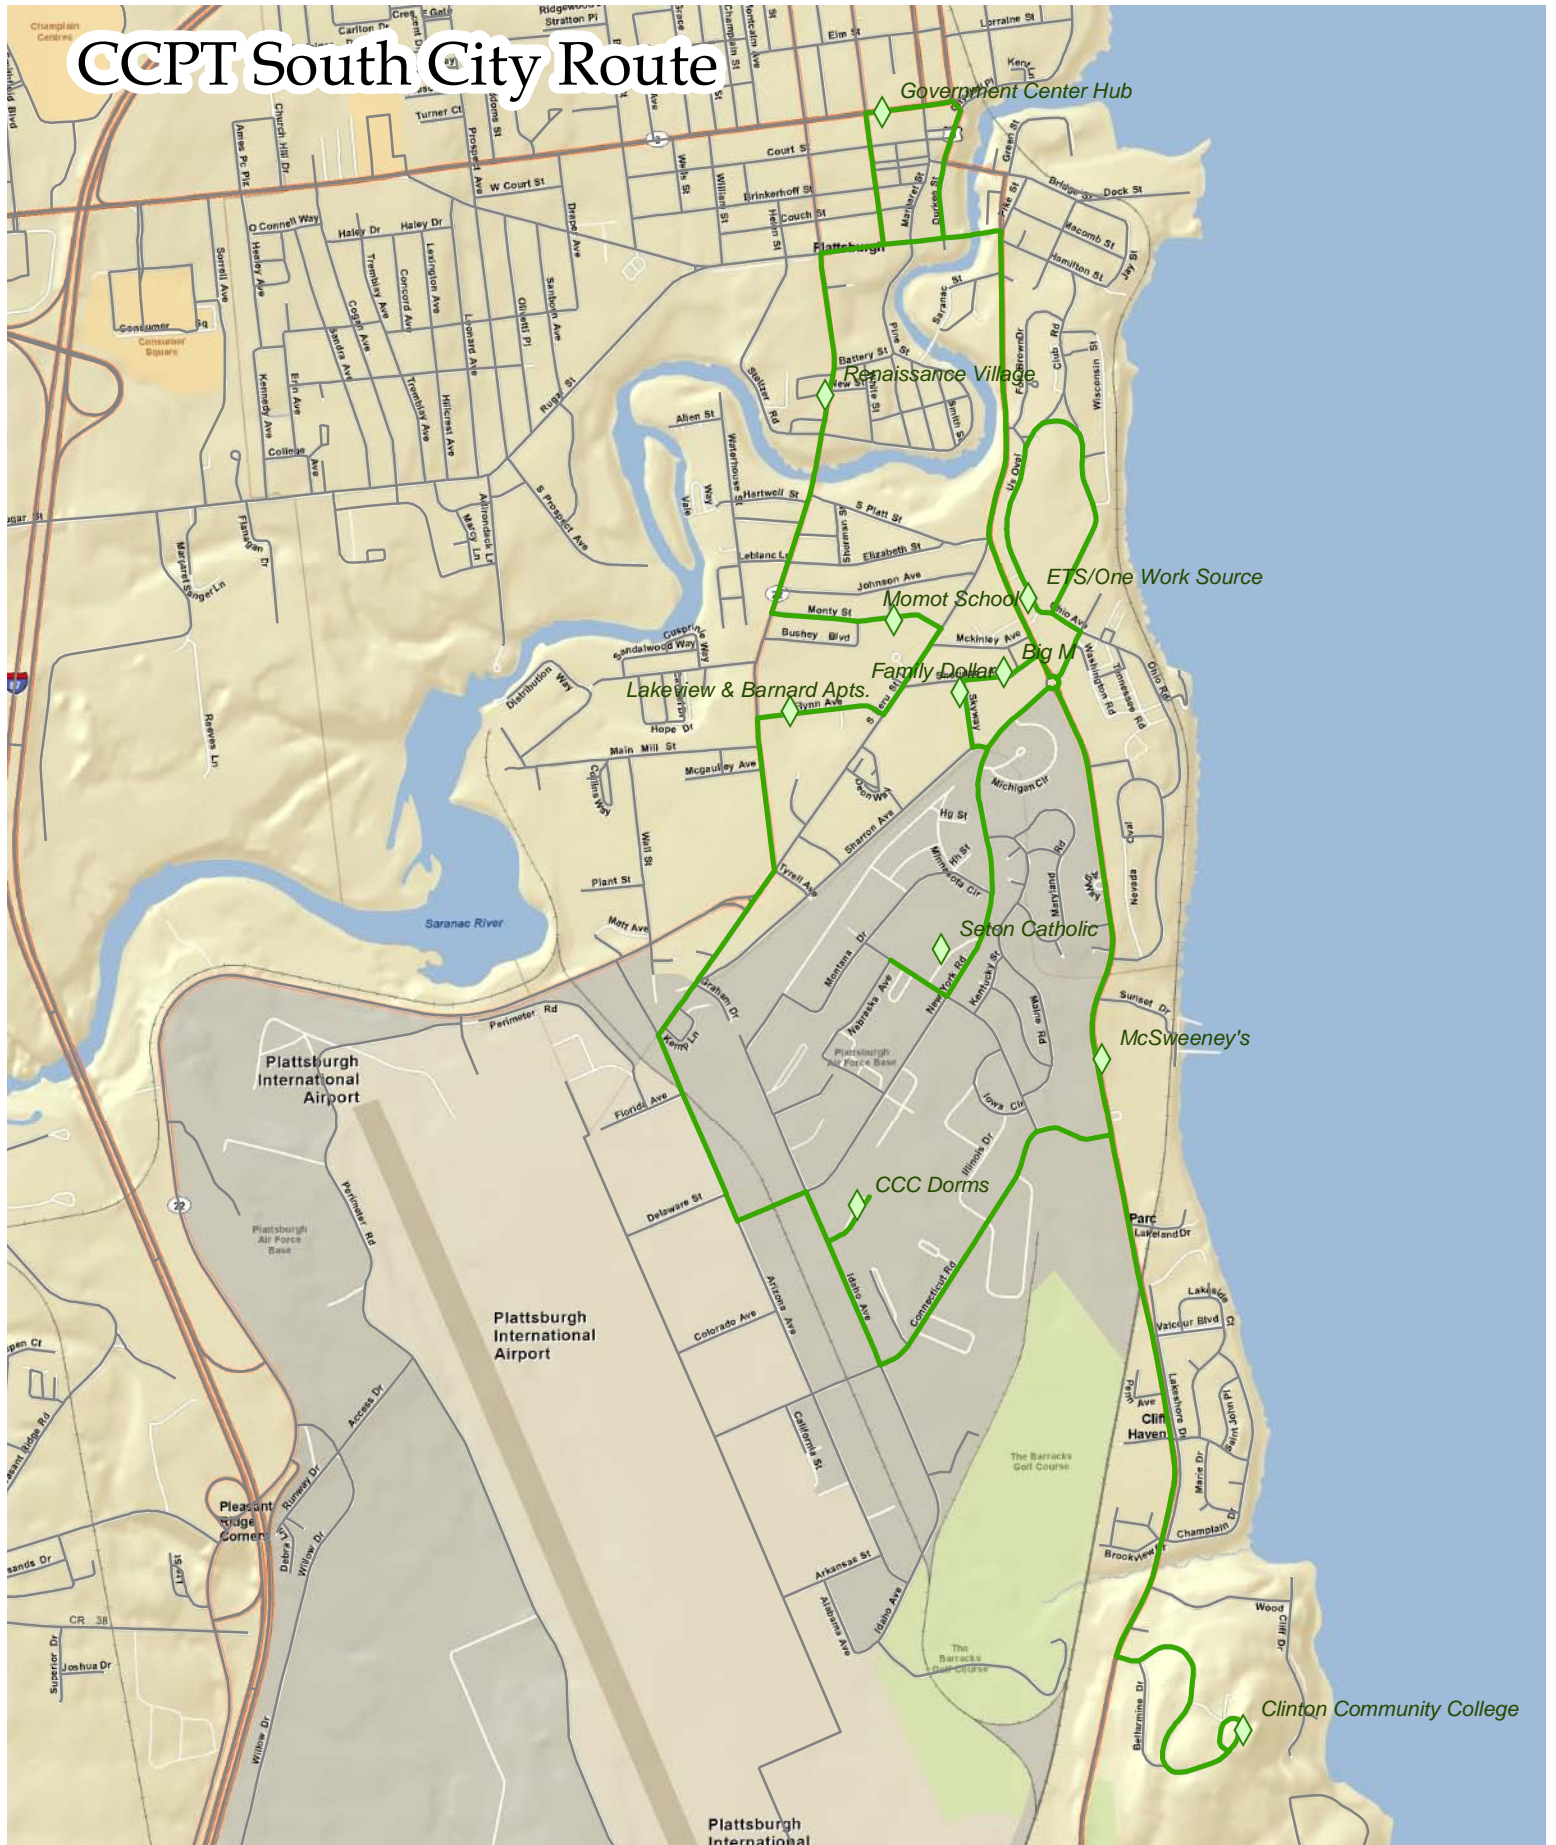

South City (Monday through Friday)

BUS STOP	AM									PM								
1. GOVERNMENT CENTER	7:00	8:00	9:00	10:00	11:00	12:00	2:00	3:00	4:00	5:00	6:00	7:00	8:00	Flag	Flag	Flag	Flag	Flag
2. RENNAISSANCE VILLAGE	Flag	Flag	Flag	Flag	Flag	Flag	Flag	Flag	Flag	Flag	Flag	Flag	Flag	Flag	Flag	Flag	Flag	Flag
3. MOMOT SCHOOL (in front)	7:07	8:07	9:07	10:07	11:07	12:07	2:07	3:07	4:07	5:07	6:07	7:07	8:07					
4. LAKEVIEW & BARNARD APTS.	7:10	8:10	9:10	10:10	11:10	12:10	2:10	3:10	4:10	5:10	6:10	7:10	8:10					
5. CCC DORMS	7:15	8:15	9:15	10:15	11:15	12:15	2:15	3:15	4:15	5:15	6:15	7:15	8:15					
6. Clinton Community College	7:22	8:22	9:22	10:22	11:22	12:22	2:22	3:22	4:22	5:22	6:22	7:22	8:22					
7. McSWEENEY'S Route 9S	7:28	8:28	9:28	10:28	11:28	12:28	2:28	3:28	4:28	5:28	6:28	7:28	8:28					
8. ETS/ONE WORK SOURCE On U.S. Oval	7:34	8:34	9:34	10:34	11:34	12:34	2:34	3:34	4:34	5:34	6:34	7:34	8:34					
9. SKYWAY SHOPPING CENTER at Big M	7:36	8:36	9:36	10:36	11:36	12:36	2:36	3:36	4:36	5:36	6:36	7:36	8:36					
10. SKY WAY SHOPPING CENTER at FAMILY DOLLAR	Flag	Flag	Flag	Flag	Flag	Flag	Flag	Flag	Flag	Flag	Flag	Flag	Flag	Flag	Flag	Flag	Flag	Flag
11. SETON HIGH SCHOOL (on school days only)							2:39		4:39									
12. Last run of day up at CCC & down to CCC Dorms													8:53 & 9:03					
1. GOVERNMENT CENTER	7:50	8:50	9:50	10:50	11:50	12:50	2:50	3:50	4:50	5:50	6:50	7:50	9:15					

CCPT South City Route

Government Center Hub

Plattsburgh

Renaissance Village

ETS/One Work Source

Momot School

Family Dollar

Big M