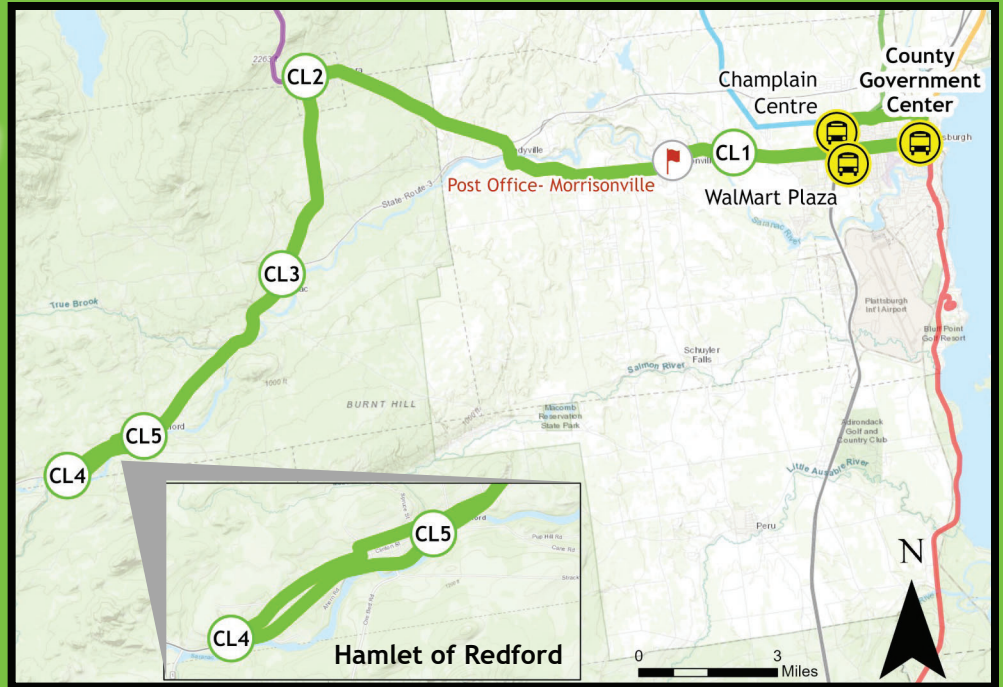

transit.clintoncountyny.gov

Or call

(518)561-1452

		AM	PM
	Clinton County Government Center	11:00	6:00
	Champlain Centre Mall Entrance next to Target	11:10	6:10
CL1	BHSN 2155 Route 22B, Morrisonville	11:18	6:18
	Across from Post Office 1934 Route 22B Morrisonville	R	R
CL2	Clinton Correctional Facility 1156 Cook Street, Dannemora	11:34	6:34
CL3	Saranac Country Store 3346 Route 3, Saranac	11:47	6:47
CL4	Mr Modular Route 3 & Redmon Street, Redford	11:52	6:52
CL5	Maplefields 4340 Route 3, Redford	11:55	6:55
CL2	Stewart's Shop 1173 Cook Street, Dannemora	12:09	7:09
	Post Office 1934 Route 22B Morrisonville	R	R
CL1	BHSN 2155 Route 22B, Morrisonville	12:27	7:27
	Champlain Centre Mall Entrance next to Target	12:38	7:38
	Wal-Mart Between Wal-Mart & Sam's Club	12:45	7:45
	Clinton County Government Center	1:00	8:00

No Cash?
No Problem!

Get the
Token Transit
app